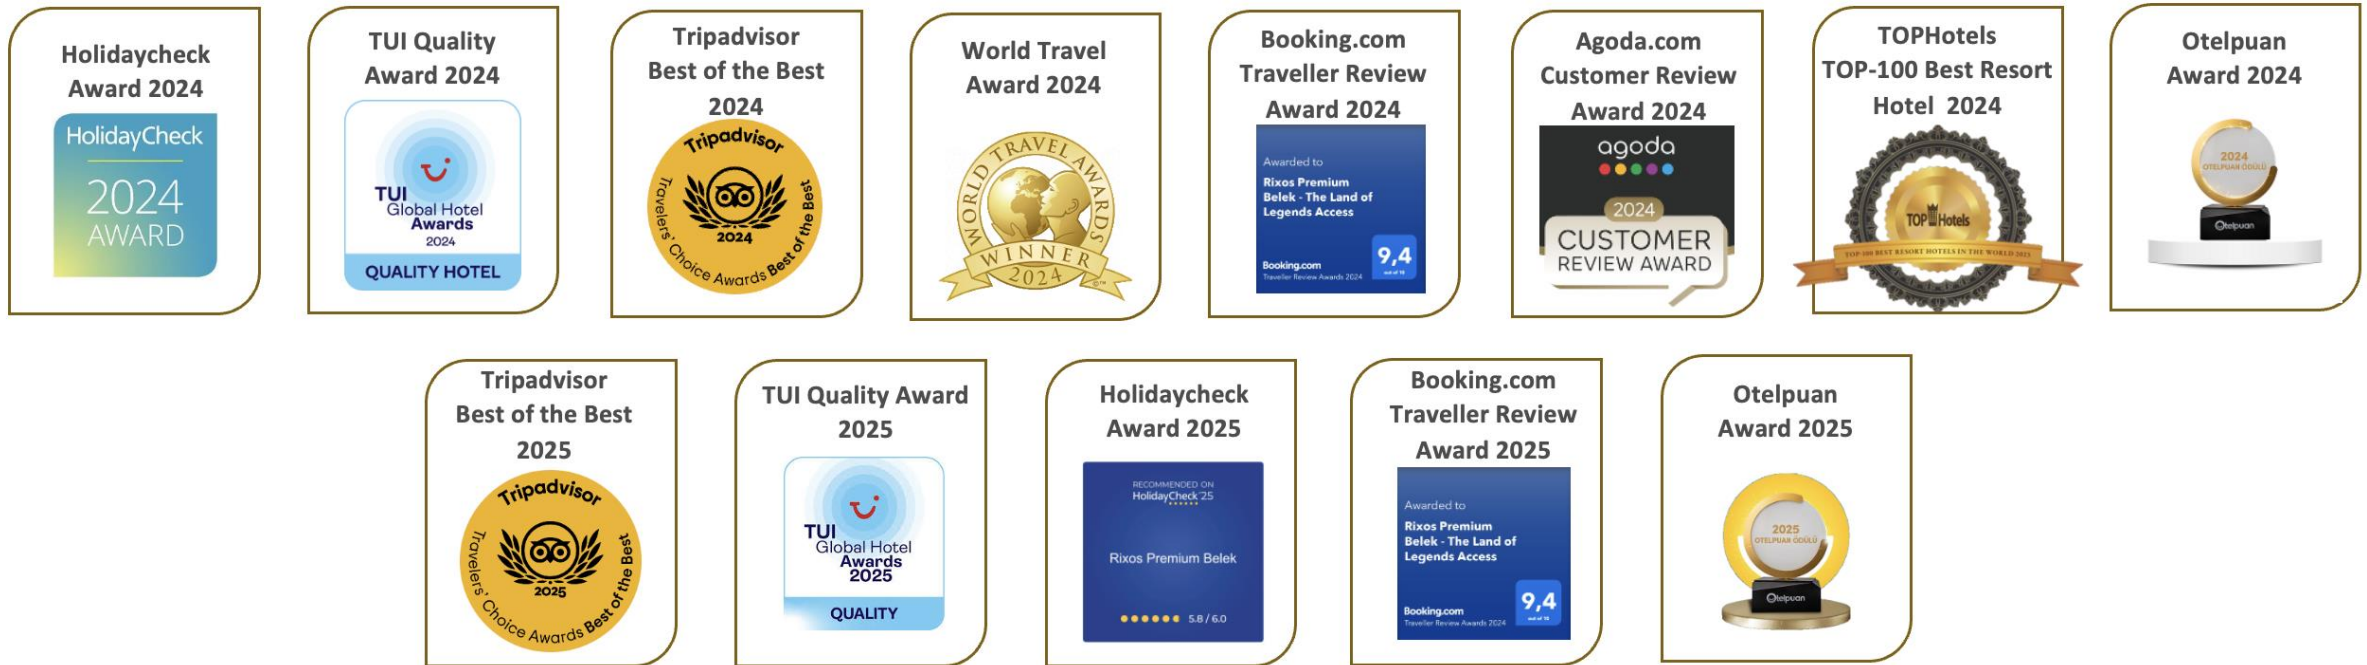

AWARDS

Since it's opening, Rixos Premium Belek has continued to provide unique experiences to our guests by focusing on creating innovative products and services. We would like to thank you for your valuable votes in helping us achieve all the awards listed below: